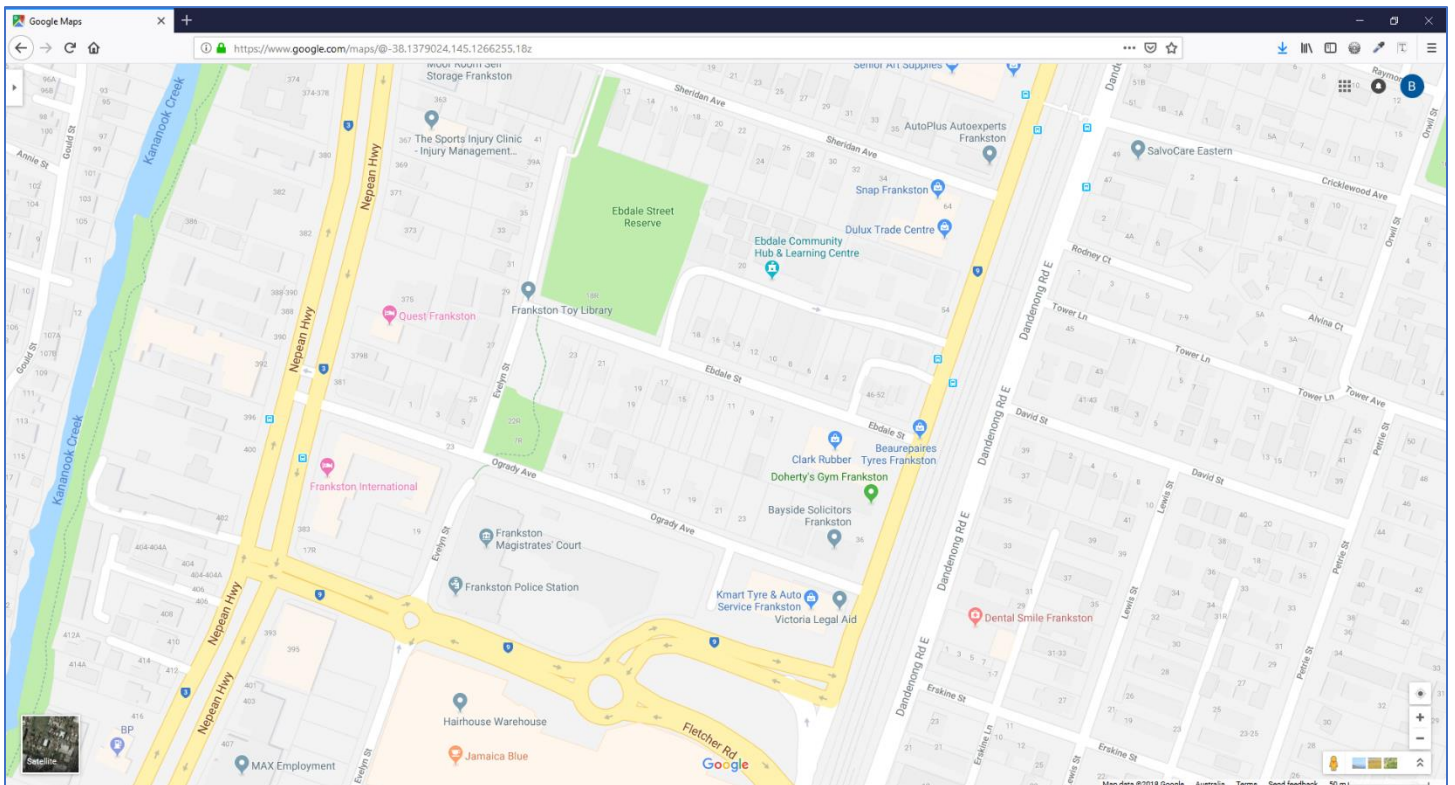

How to Find Us

- Ebdale Community Hub & Learning Centre
- 20 Ebdale St, Frankston VIC 3199. Enter from Ebdale Street. Off Frankston Dandenong Road, near Clarke Rubber

When We Meet

We meet every Wednesday night. Come and Join Us